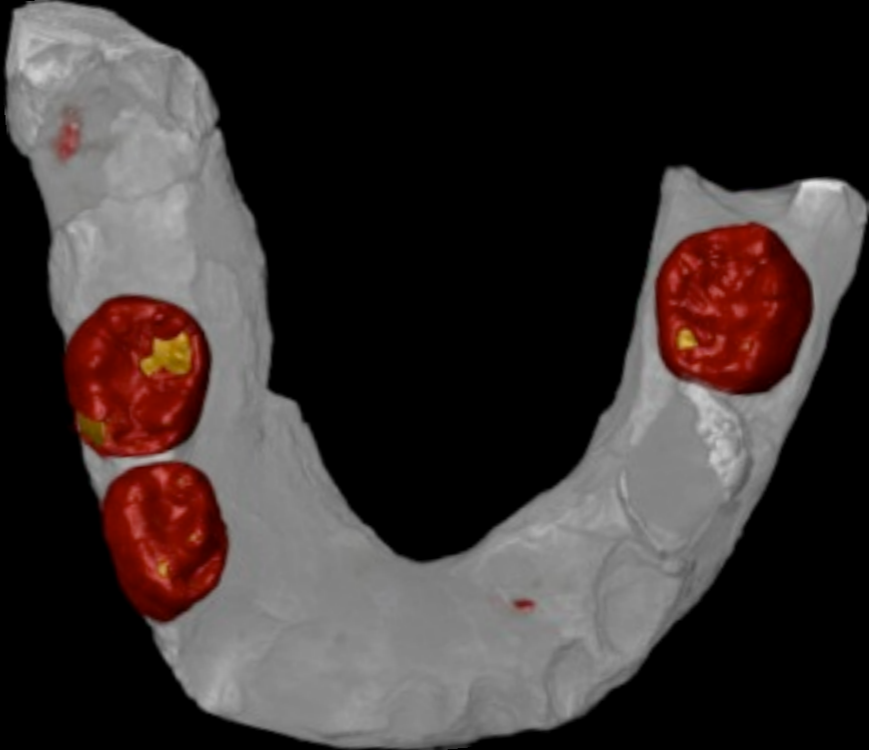

3

2

1

Radiocarbon

Sydney 2012

The Abdus Salam
International Centre
for Theoretical Physics

Inside the facility

X-ray source

Flat Panel

Sample

The Neanderthal Molare jaw

Rockshelter II Molare (Scario), Campania

Middle Paleolithic

Ronchitelli A. et al. 2005

Italian Neanderthal child ~ 100 thousand years

1 cm

The Divje babe flute, Mousterian, about 50000 years old, Slovenia

In collaboration with National
Museum of Slovenia, Ljubljana

Divje babe cave

The flute was discovered in 1995 between two hearths cemented into a solid breccia.

Radiometric age of the layer (ESR): 50.000 - 60.000 years BP

It was made from a juvenile cave bear left femur

A

L'uomo di Visogliano

Paleoclima

EPICA – Barbara Stenni 2007

H heidelbergensis
Visogliano

Carso 400 mila anni fa