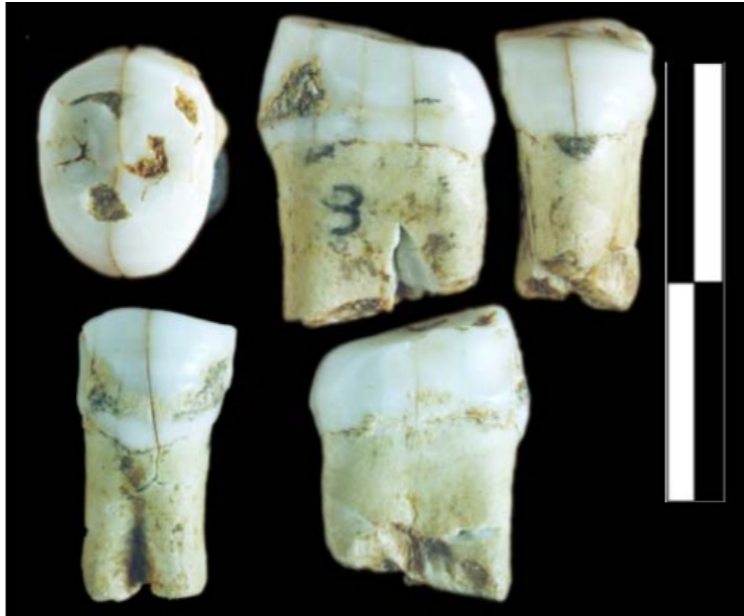

The Divje babe flute, Mousterian, about 50000 years old, Slovenia

In collaboration with National
Museum of Slovenia, Ljubljana

Divje babe cave

The flute was discovered in 1995 between two hearths cemented into a solid breccia.

Radiometric age of the layer (ESR): 50.000 - 60.000 years BP

It was made from a juvenile cave bear left femur

A

L'uomo di Visogliano

Paleoclima

EPICA – Barbara Stenni 2007

H heidelbergensis
Visogliano

Carso 400 mila anni fa