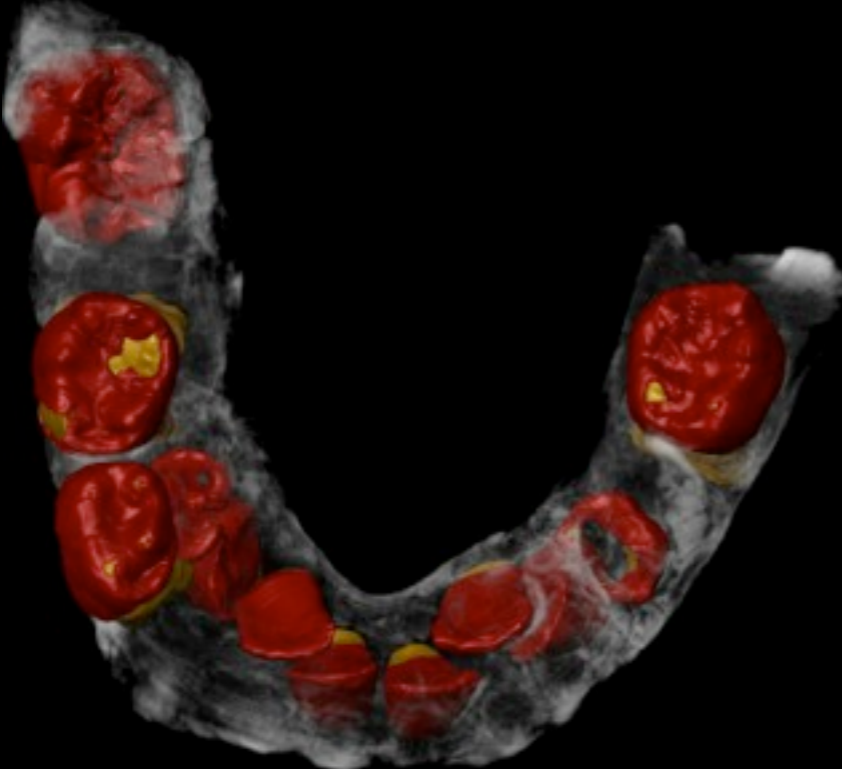

3

2

1

Radiocarbon

Sydney 2012

The Abdus Salam
International Centre
for Theoretical Physics

Inside the facility

X-ray source

Flat Panel

Sample

The Neanderthal Molare jaw

Rockshelter II Molare (Scario), Campania

Middle Paleolithic

Ronchitelli A. et al. 2005

Italian Neanderthal child ~ 100 thousand years

1 cm

The Divje babe flute, Mousterian, about 50000 years old, Slovenia

In collaboration with National
Museum of Slovenia, Ljubljana

Divje babe cave

The flute was discovered in 1995 between two hearths cemented into a solid breccia.

Radiometric age of the layer (ESR): 50.000 - 60.000 years BP

It was made from a juvenile cave bear left femur

A

L'uomo di Visogliano

Paleoclima

EPICA – Barbara Stenni 2007

H heidelbergensis
Visogliano

Carso 400 mila anni fa