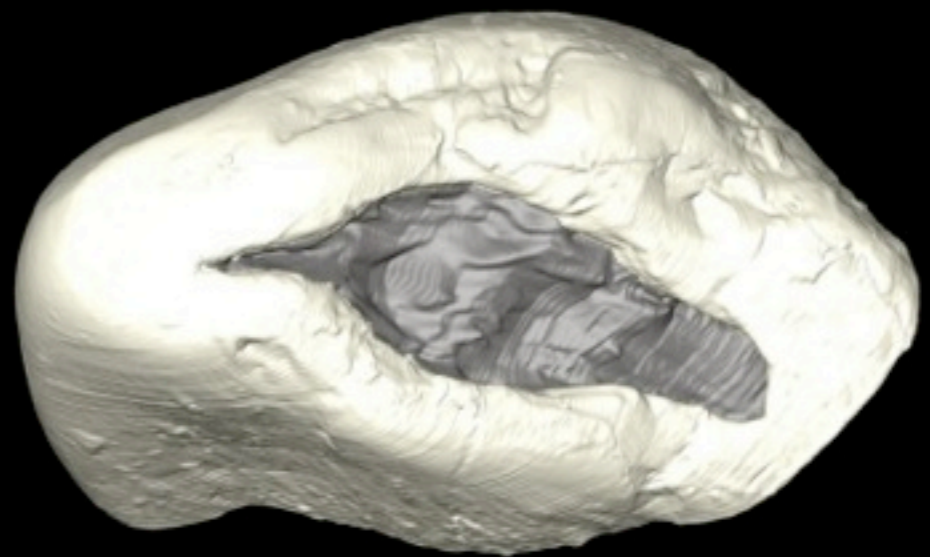

3

2

1

Radiocarbon

Sydney 2012

The Abdus Salam
International Centre
for Theoretical Physics

Inside the facility

X-ray source

Flat Panel

Sample

The Neanderthal Molare jaw

Rockshelter II Molare (Scario), Campania

Middle Paleolithic

Ronchitelli A. et al. 2005

Italian Neanderthal child ~ 100 thousand years

1 cm

Radiometric age of the layer (ESR): 50.000 - 60.000 years BP

It was made from a juvenile cave bear left femur

A

L'uomo di Visogliano

Paleoclima

EPICA – Barbara Stenni 2007

H heidelbergensis
Visogliano

Carso 400 mila anni fa