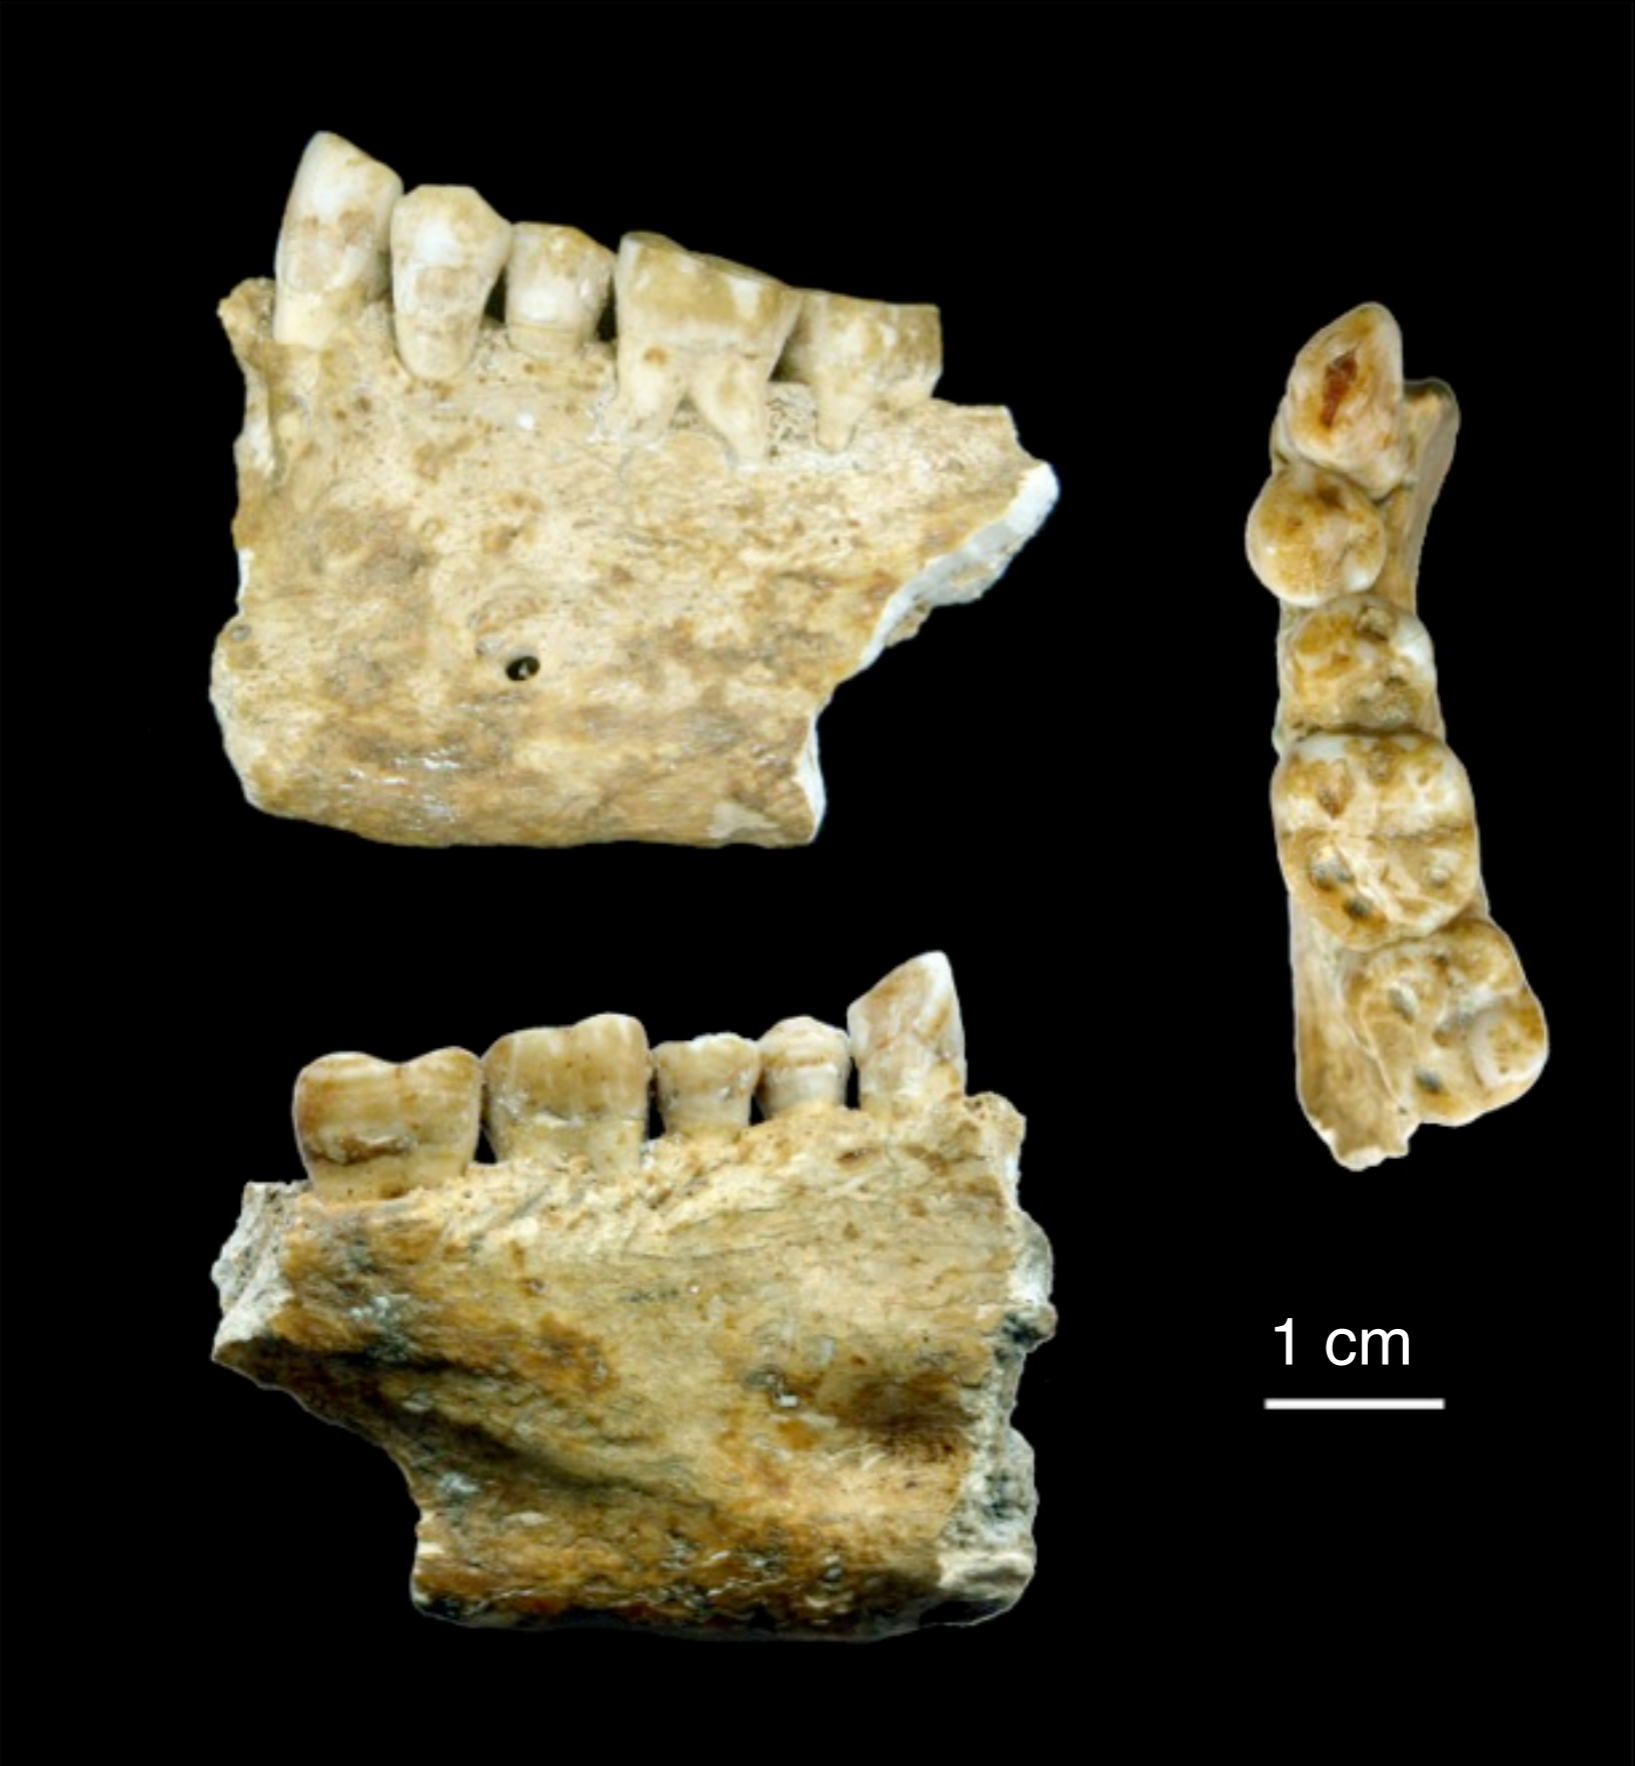

ICTP

ELETTRA

Roman military fort

prehistoric dental filling

6275 Loka, Sloveni

Data SIO, NOAA, U.S. Navy, NGA, GEBCO

Image © 2013 DigitalGlobe
Image © 2013 GeoEye

The oldest Roman military camp in Europe

Aquileia

Dentistry during the Stone Age

Giuseppe Müller (1880-1964)

*Cenni preliminari su un ritrovamento di mandibola umana
fossile in una caverna dell'Istria settentrionale*
Roberto Lepori, Trieste, 1937

Flat Panel

Sample

The Neanderthal Molare jaw

Rockshelter II Molare (Scario), Campania

Middle Paleolithic

Ronchitelli A. et al. 2005

Italian Neanderthal child ~ 100 thousand years

1 cm

The Divje babe flute, Mousterian, about 50000 years old, Slovenia

In collaboration with National
Museum of Slovenia, Ljubljana

Divje babe cave

The flute was discovered in 1995 between two hearths cemented into a solid breccia.