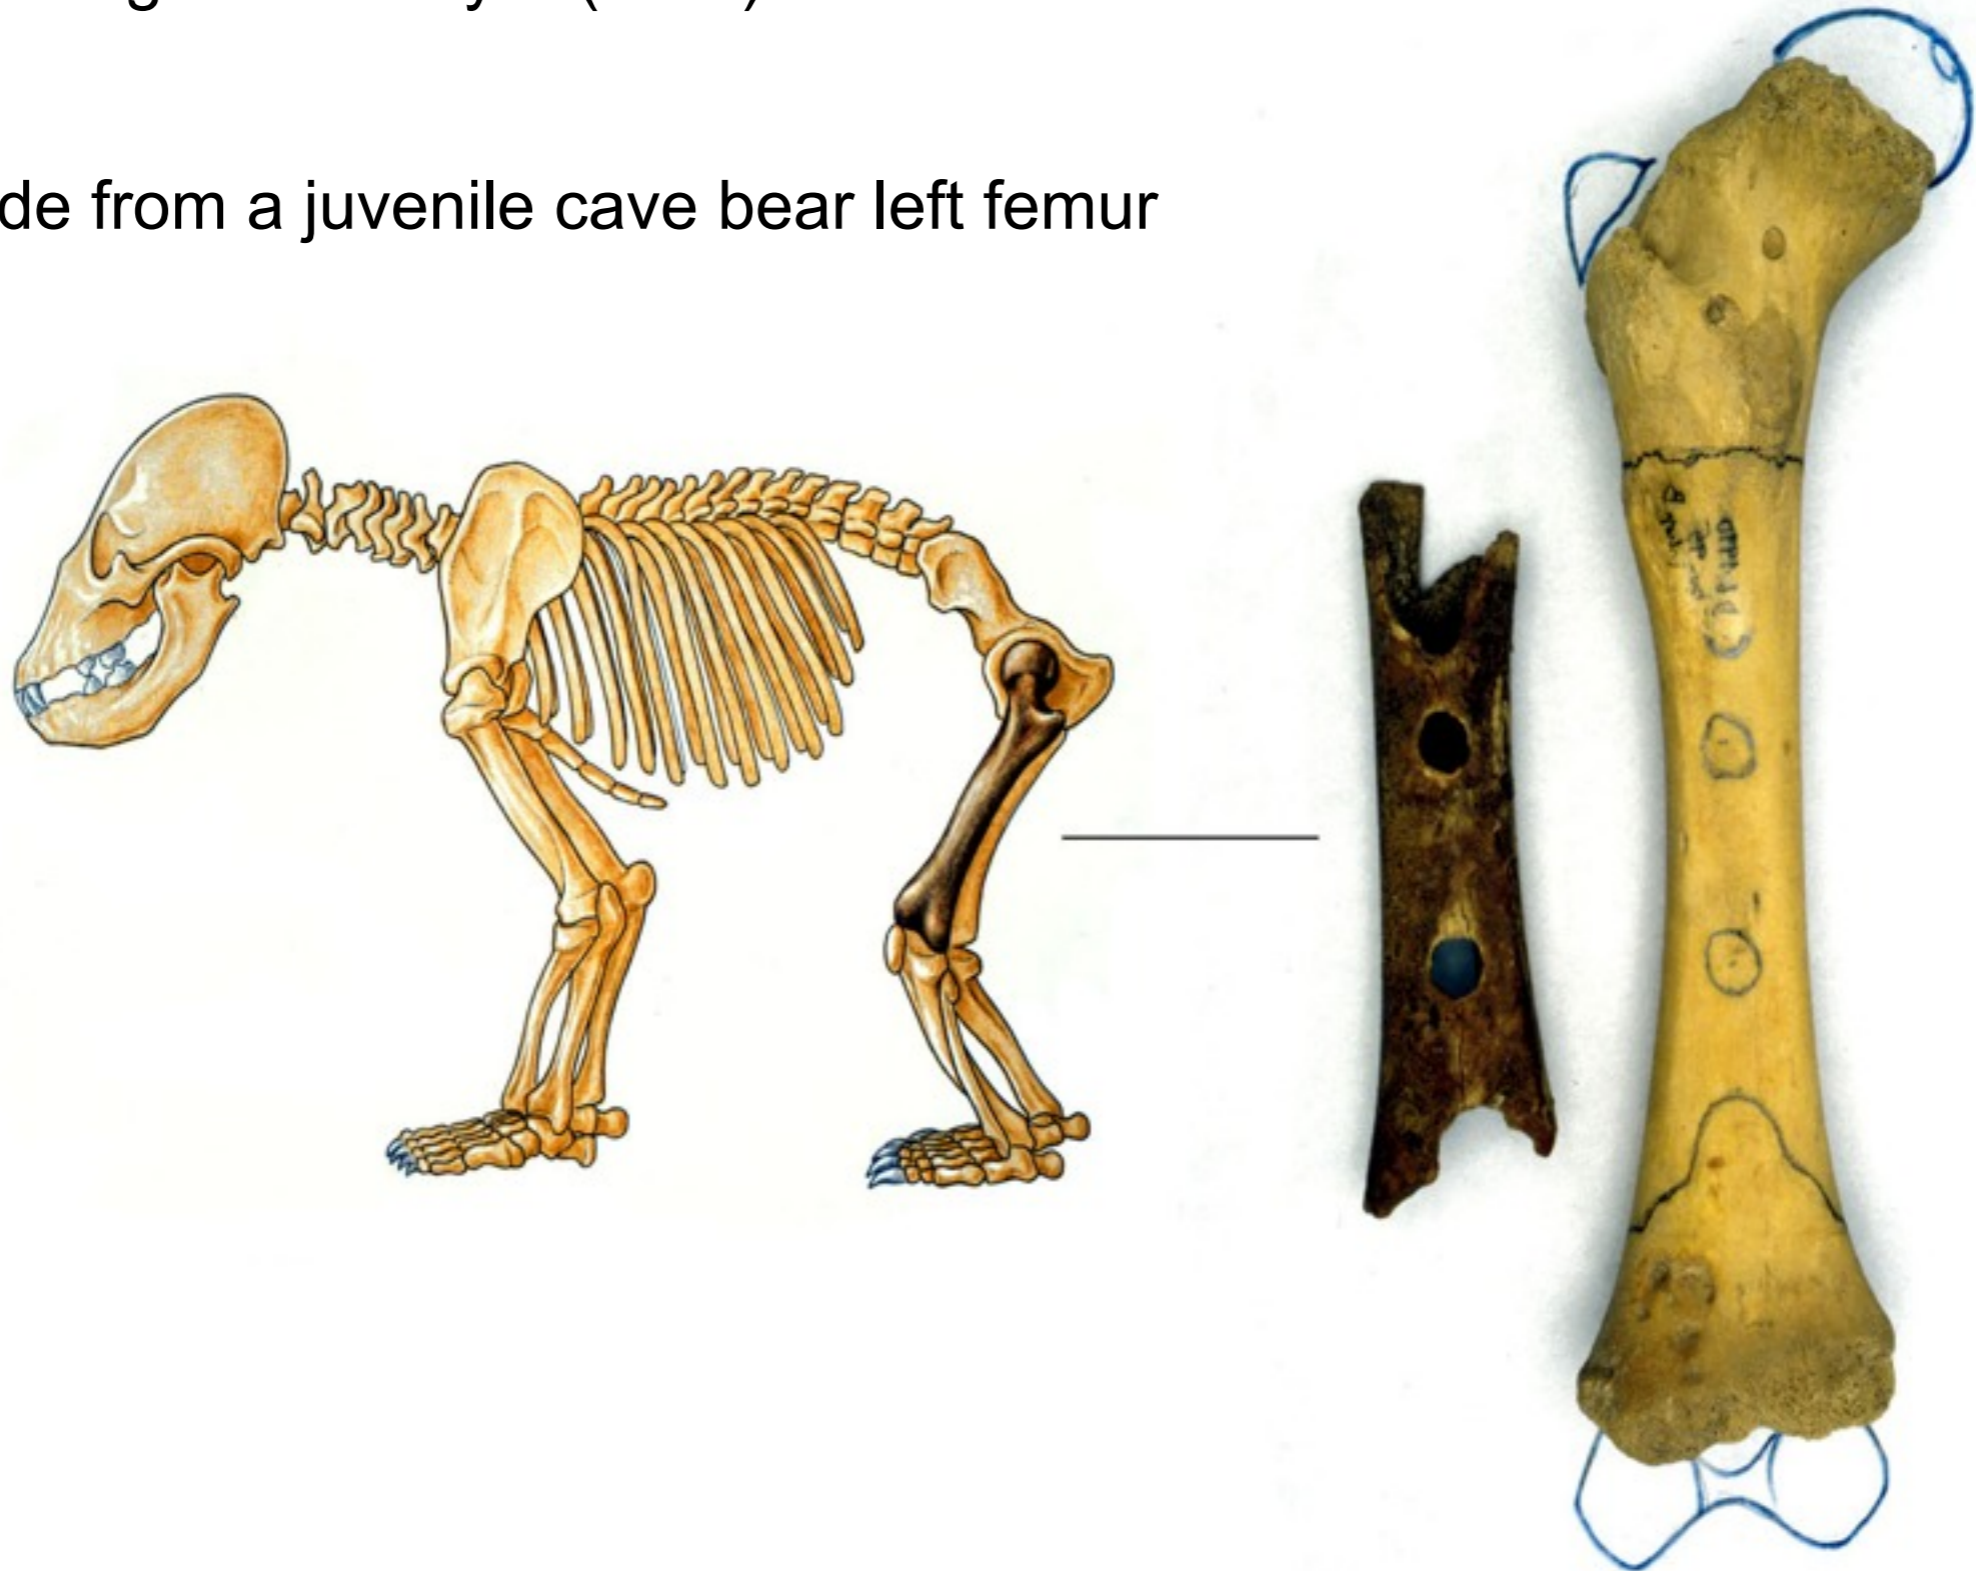

Flat Panel

Sample

The Neanderthal Molare jaw

Rockshelter II Molare (Scario), Campania

Middle Paleolithic

Ronchitelli A. et al. 2005

Italian Neanderthal child ~ 100 thousand years

1 cm

The Divje babe flute, Mousterian, about 50000 years old, Slovenia

In collaboration with National
Museum of Slovenia, Ljubljana

Divje babe cave

The flute was discovered in 1995 between two hearths cemented into a solid breccia.

Radiometric age of the layer (ESR): 50.000 - 60.000 years BP

It was made from a juvenile cave bear left femur

A

L'uomo di Visogliano

Paleoclima

EPICA – Barbara Stenni 2007

H heidelbergensis
Visogliano

Carso 400 mila anni fa

Carso 400 mila anni fa

Carso 350 mila anni fa

stephanorhinus hundsheimensis

A caccia sul Carso

C. Tuniz G. Manzi D. Caramelli

La scienza delle nostre origini

 *Editori Laterza*