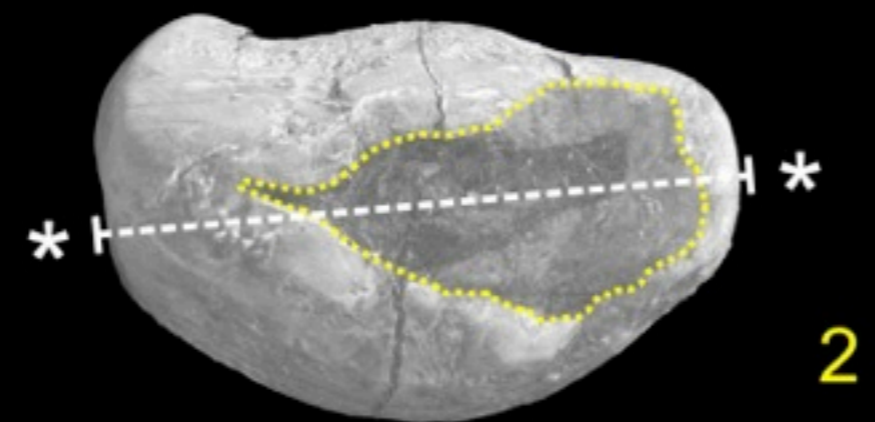

Lingual

A

B

C

Mesial

2 mm

2 mm

3

2

1