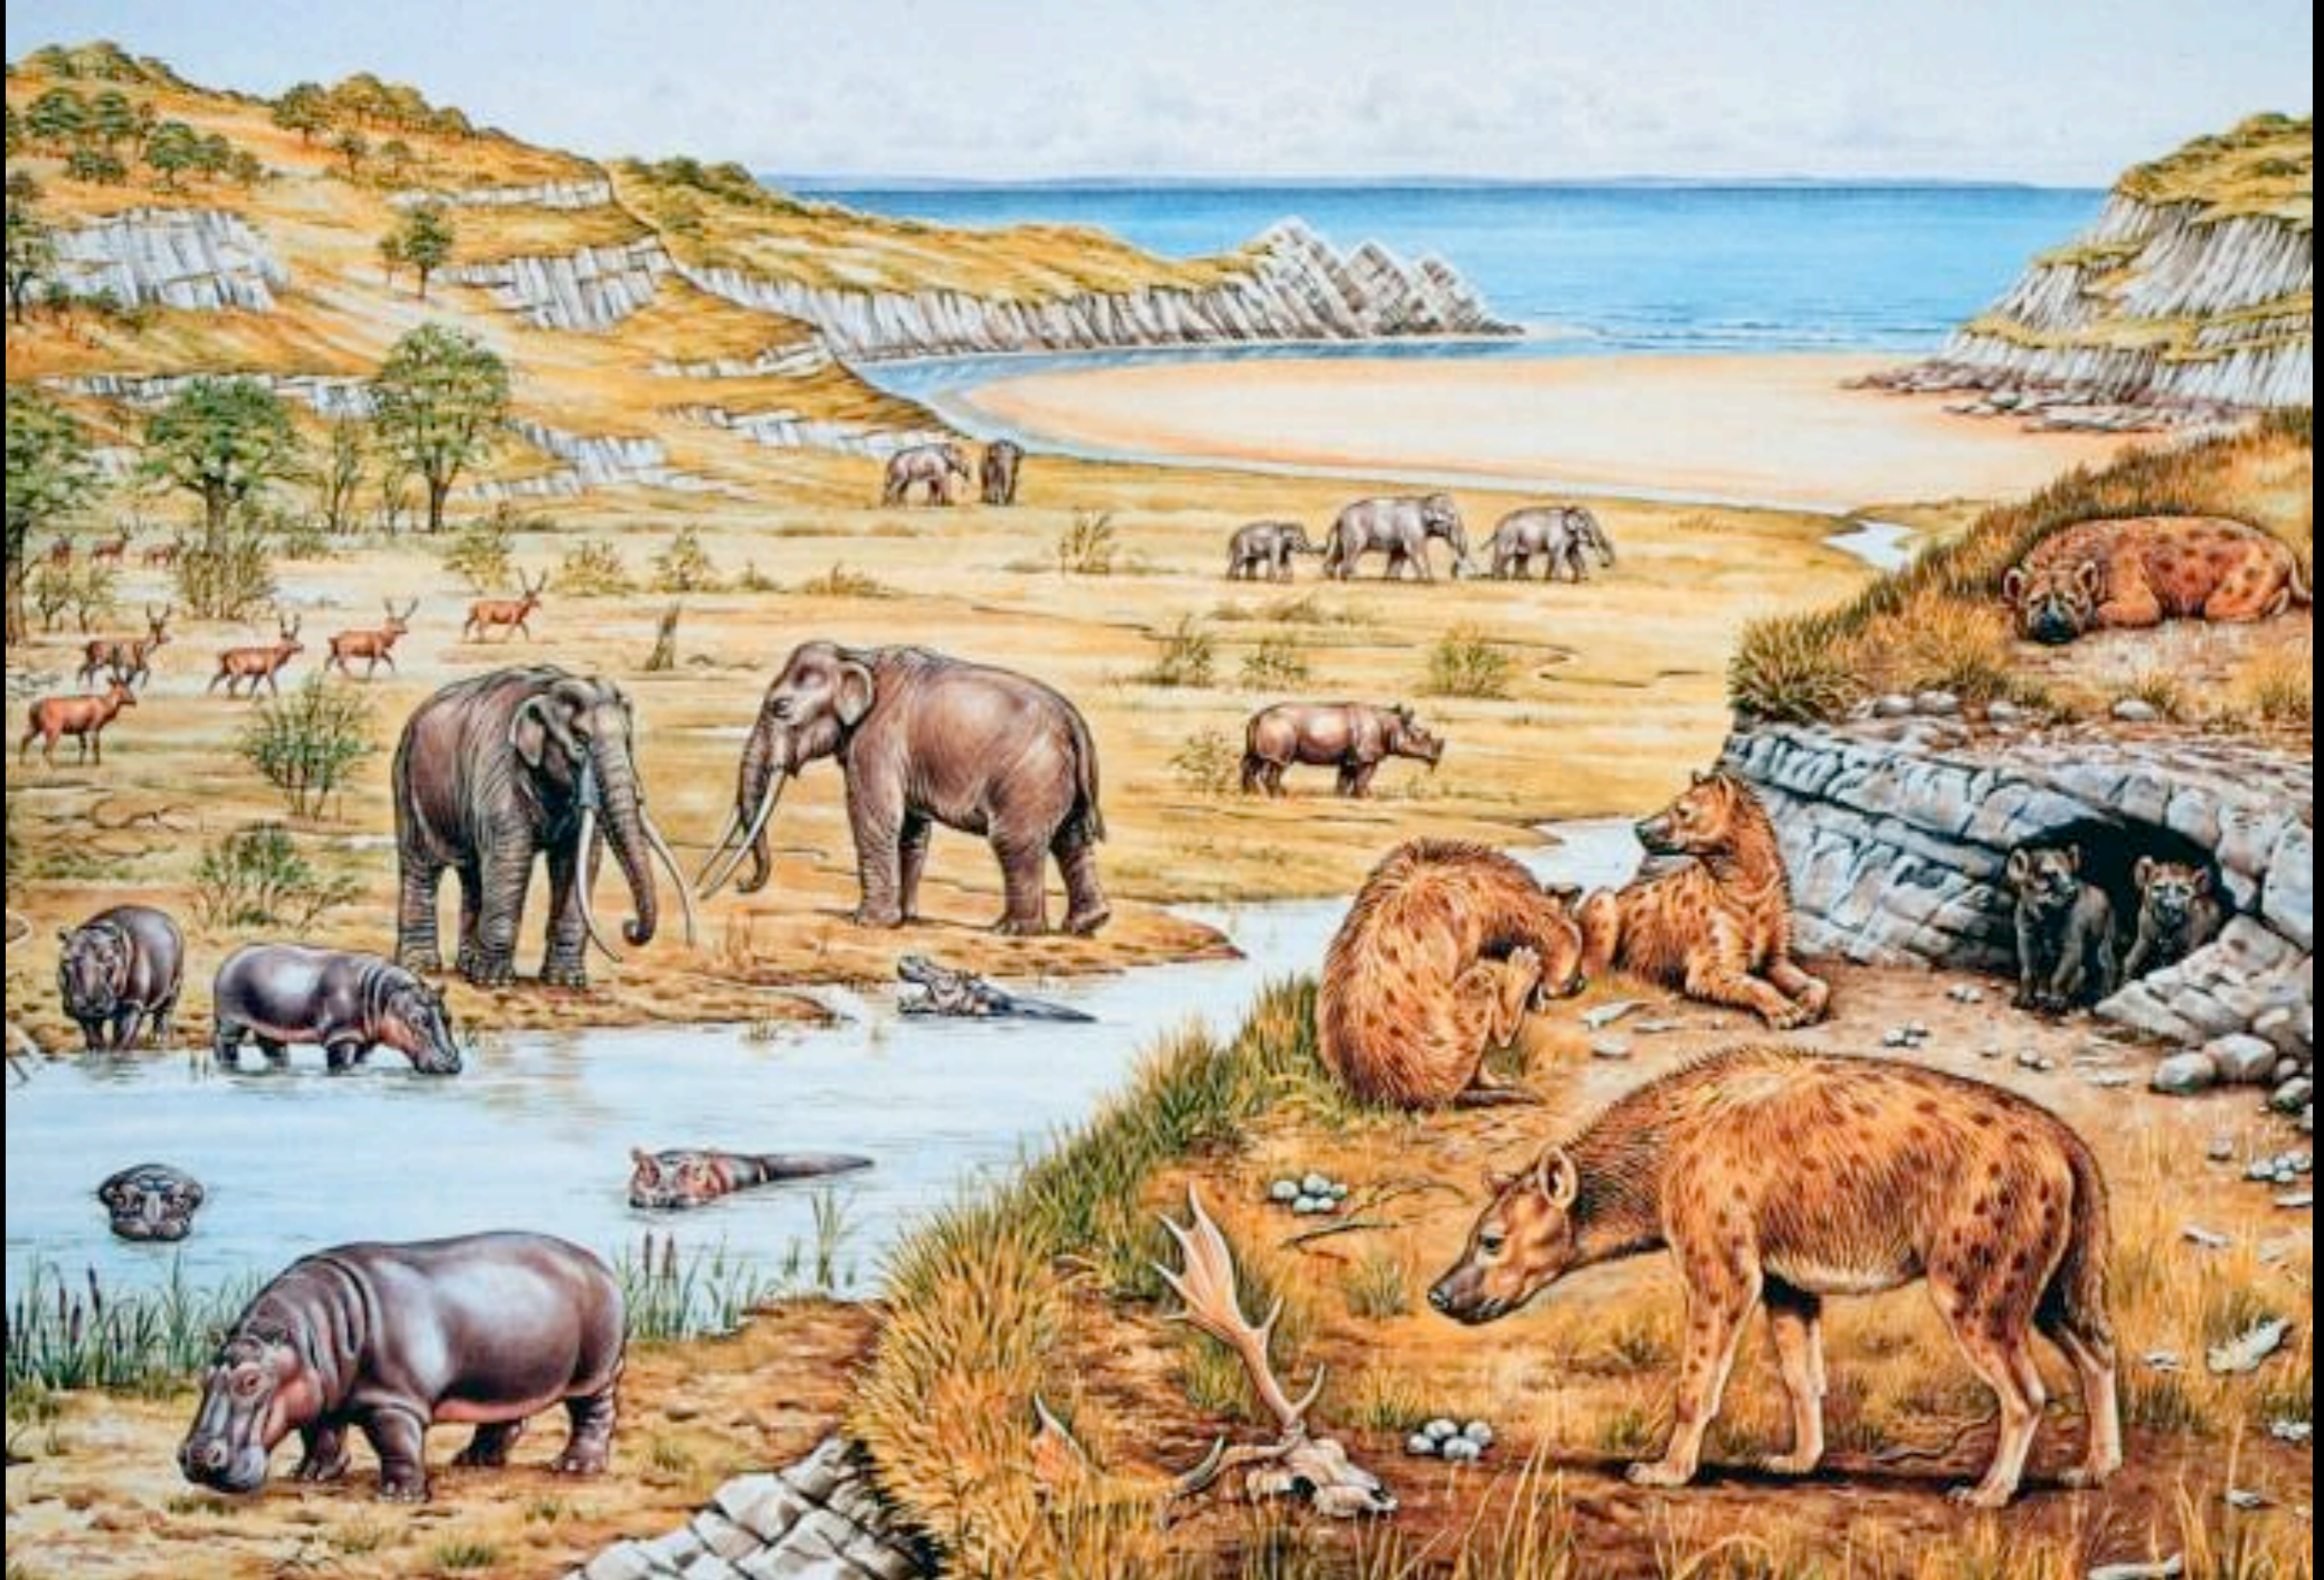

Carso 400 mila anni fa