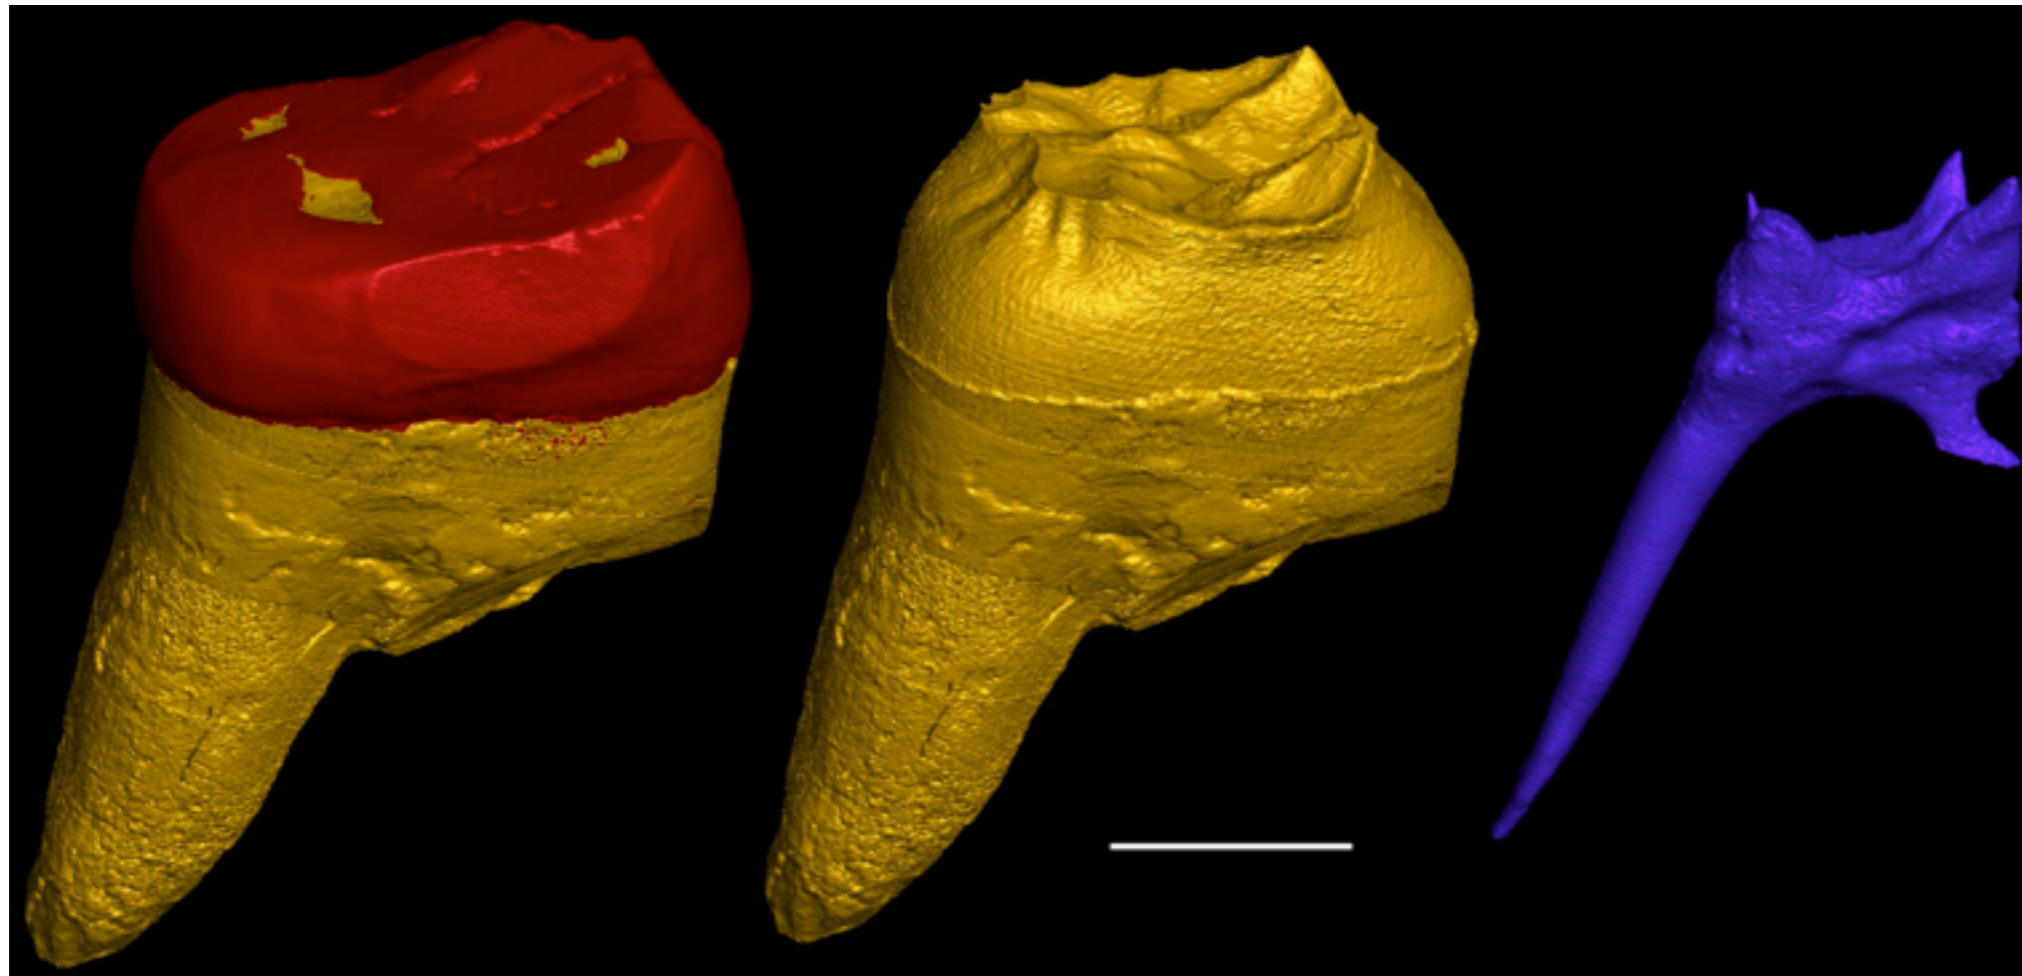

Flat Panel

Sample

The Neanderthal Molare jaw

Rockshelter II Molare (Scario), Campania

Middle Paleolithic

Ronchitelli A. et al. 2005

Italian Neanderthal child ~ 100 thousand years

1 cm

The Divje babe flute, Mousterian, about 50000 years old, Slovenia

In collaboration with National
Museum of Slovenia, Ljubljana

Divje babe cave

The flute was discovered in 1995 between two hearths cemented into a solid breccia.

Radiometric age of the layer (ESR): 50.000 - 60.000 years BP

It was made from a juvenile cave bear left femur

A

L'uomo di Visogliano

Paleoclima

EPICA – Barbara Stenni 2007

H heidelbergensis
Visogliano

Carso 400 mila anni fa