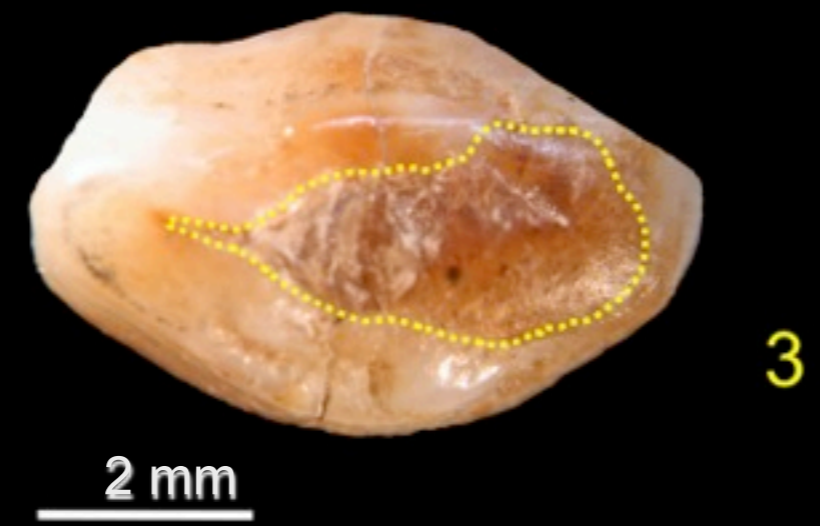

Thursday, May 2, 13

Lingual

A

B

C

Mesial

2 mm

2 mm

3

2

1

Radiocarbon

Sydney 2012

The Abdus Salam
International Centre
for Theoretical Physics

Inside the facility

X-ray source

Flat Panel

Sample

The Neanderthal Molare jaw

Rockshelter II Molare (Scario), Campania

Middle Paleolithic

Ronchitelli A. et al. 2005

Italian Neanderthal child ~ 100 thousand years

1 cm

Radiometric age of the layer (ESR): 50.000 - 60.000 years BP

It was made from a juvenile cave bear left femur

A

L'uomo di Visogliano

Paleoclima

EPICA – Barbara Stenni 2007

H heidelbergensis
Visogliano

Carso 400 mila anni fa