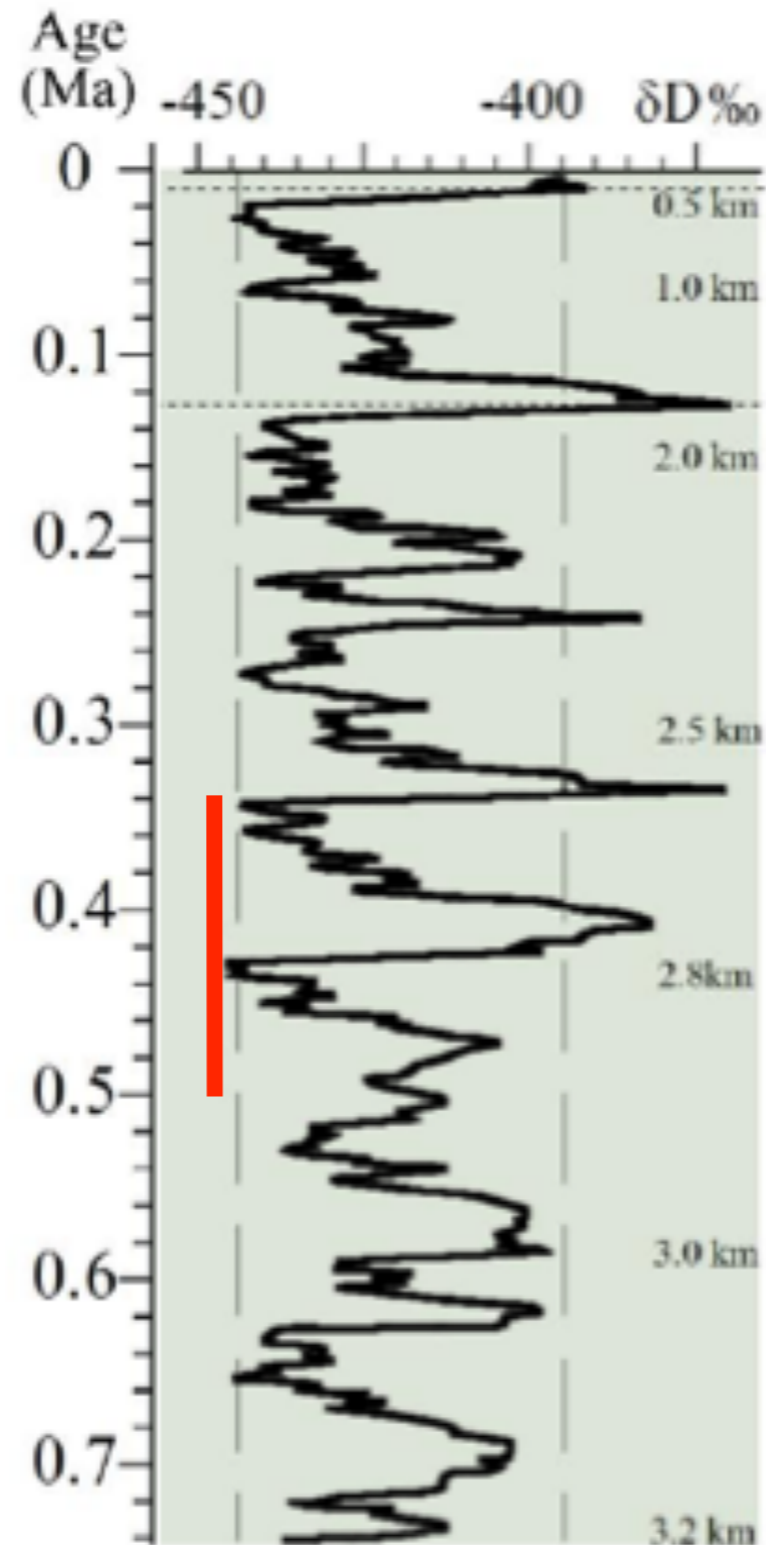

3

2

1

Radiocarbon

Sydney 2012

The Abdus Salam
International Centre
for Theoretical Physics

Inside the facility

X-ray source

Flat Panel

Sample

The Neanderthal Molare jaw

Rockshelter II Molare (Scario), Campania

Middle Paleolithic

Ronchitelli A. et al. 2005

Italian Neanderthal child ~ 100 thousand years

1 cm

The Divje babe flute, Mousterian, about 50000 years old, Slovenia

In collaboration with National
Museum of Slovenia, Ljubljana

Divje babe cave

The flute was discovered in 1995 between two hearths cemented into a solid breccia.

Radiometric age of the layer (ESR): 50.000 - 60.000 years BP

It was made from a juvenile cave bear left femur

A

L'uomo di Visogliano

Paleoclima

EPICA – Barbara Stenni 2007

H heidelbergensis
Visogliano

Carso 400 mila anni fa