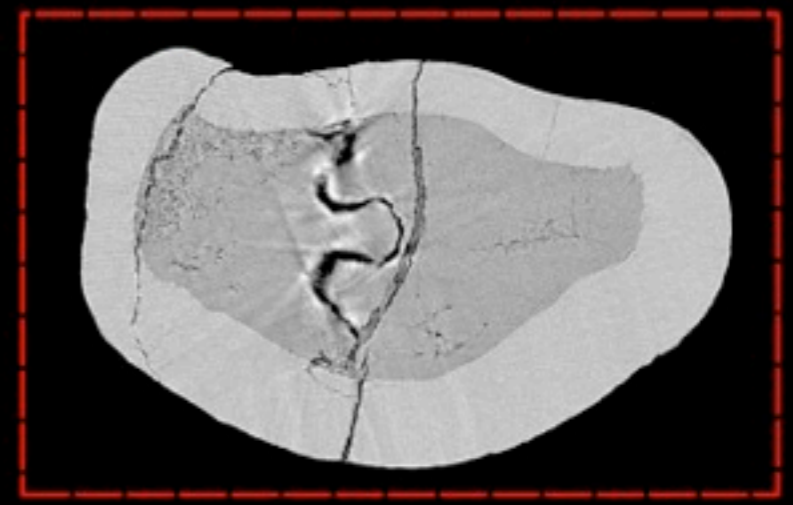

Lingual

A

B

C

Mesial

2 mm

2 mm

3

2

1