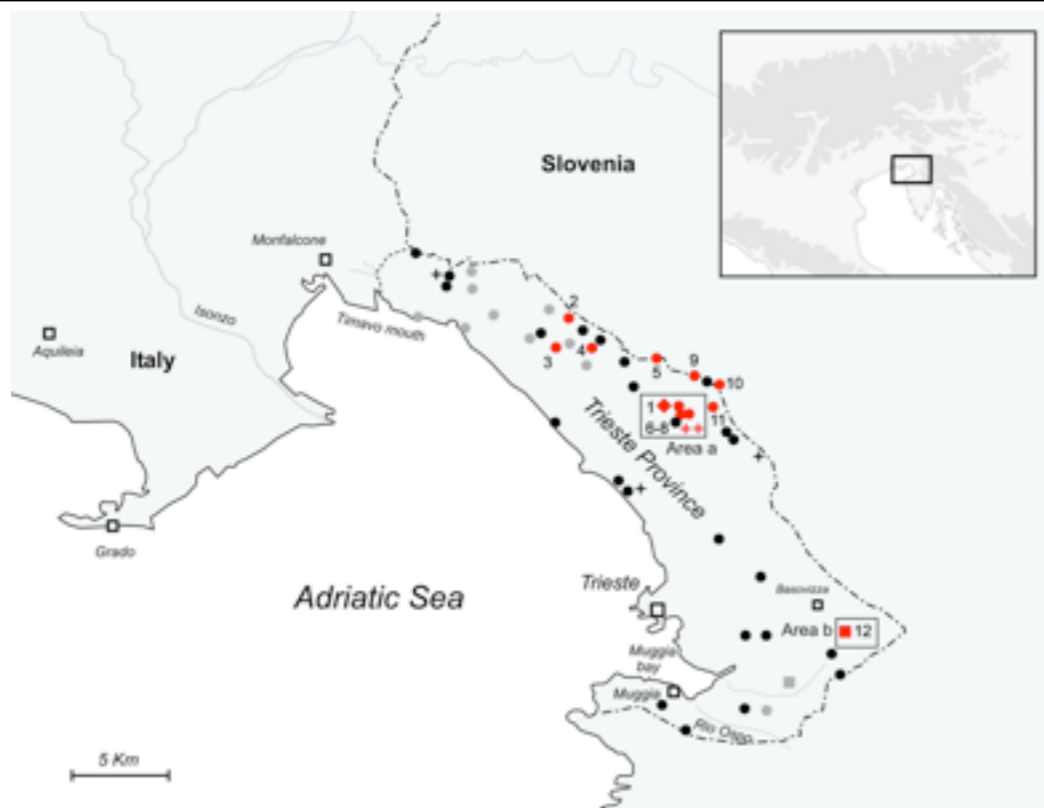

ICTP

ELETTRA

Roman military fort

prehistoric dental filling

6275 Loka, Sloveni

Data SIO, NOAA, U.S. Navy, NGA, GEBCO

Image © 2013 DigitalGlobe
Image © 2013 GeoEye

The oldest Roman military camp in Europe

Aquileia

Dentistry during the Stone Age

Giuseppe Müller (1880-1964)

*Cenni preliminari su un ritrovamento di mandibola umana
fossile in una caverna dell'Istria settentrionale*
Roberto Lepori, Trieste, 1937

The Divje babe flute, Mousterian, about 50000 years old, Slovenia

In collaboration with National
Museum of Slovenia, Ljubljana

Divje babe cave

The flute was discovered in 1995 between two hearths cemented into a solid breccia.

Radiometric age of the layer (ESR): 50.000 - 60.000 years BP

It was made from a juvenile cave bear left femur

A

L'uomo di Visogliano

Paleoclima

EPICA – Barbara Stenni 2007

H heidelbergensis
Visogliano

Carso 400 mila anni fa