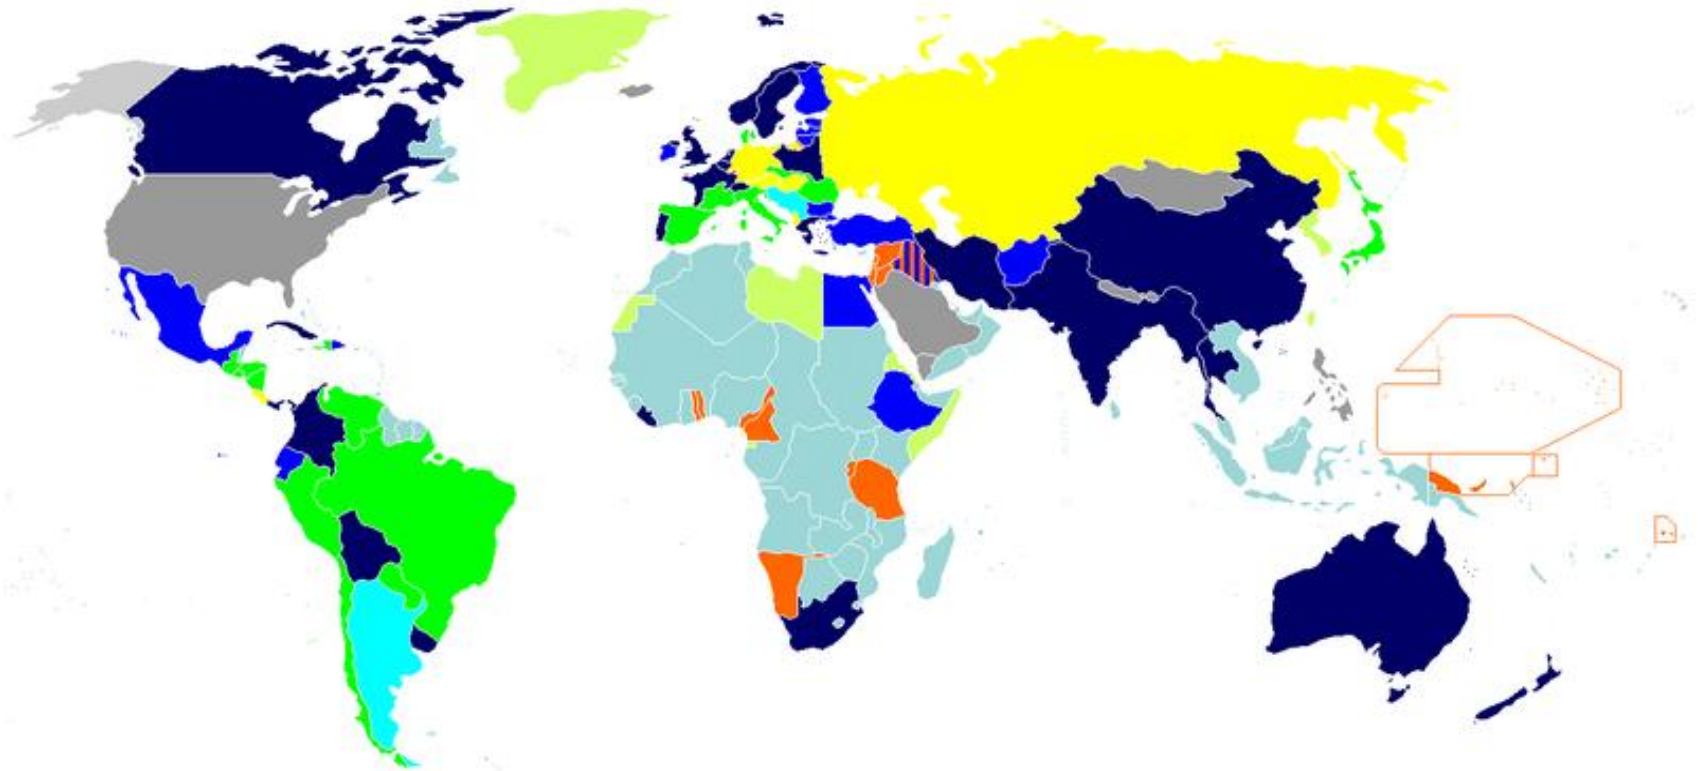

League of Nations