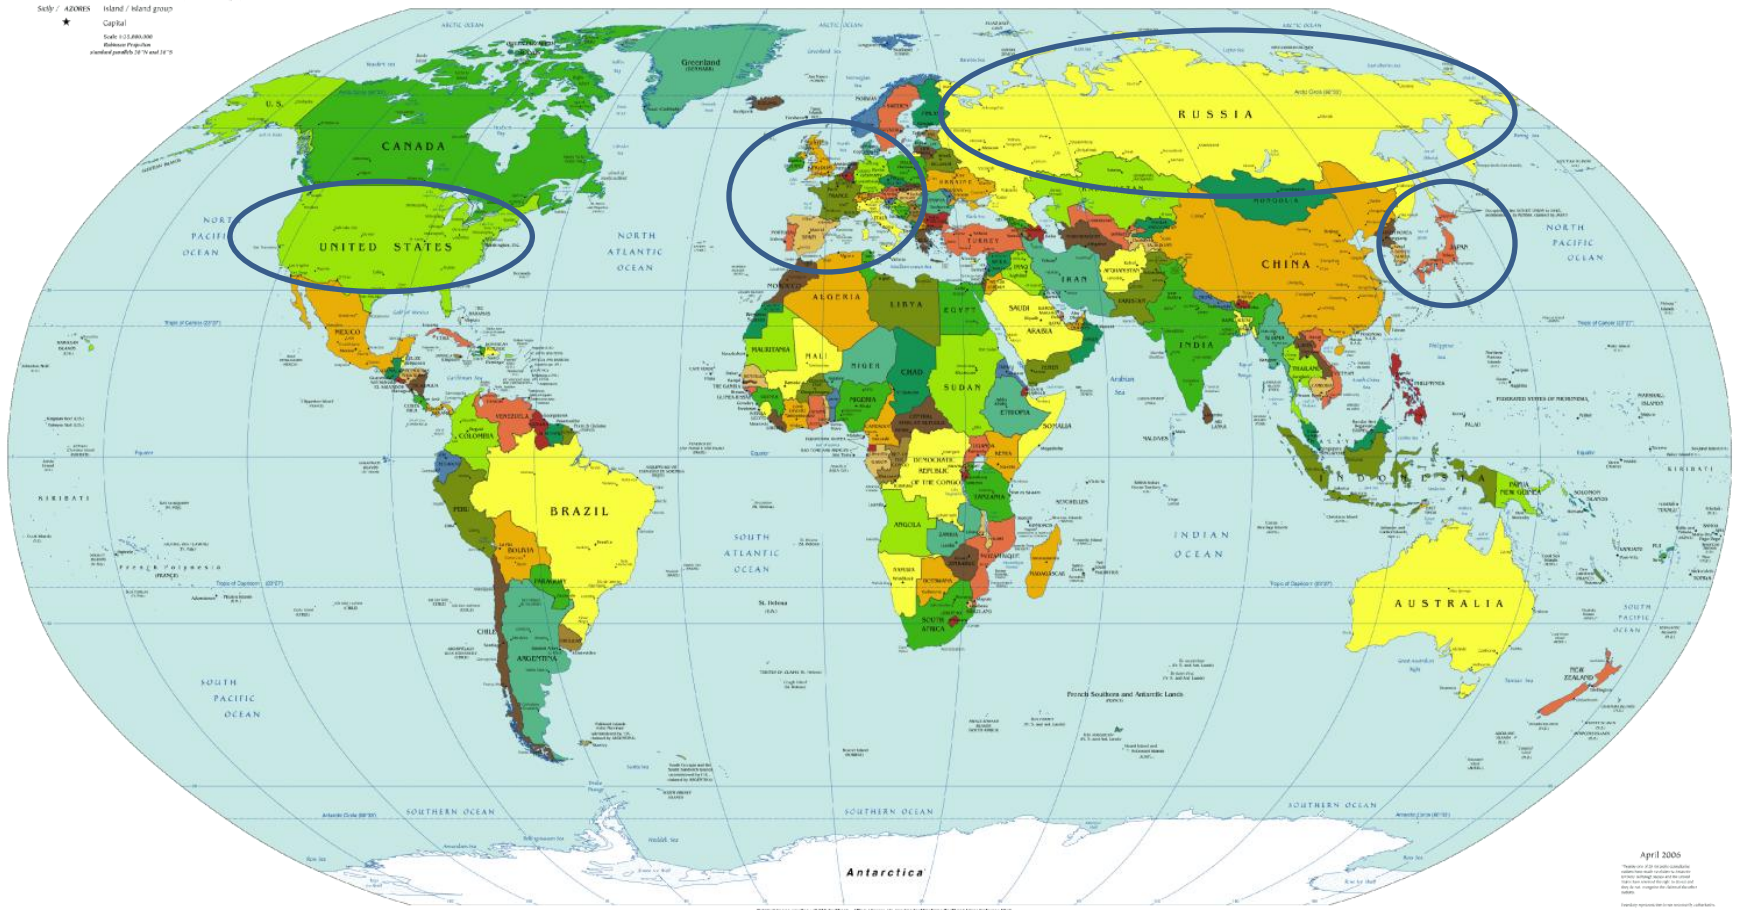

1919-1945

A multipolar system

Political Map of the World, April 2006

April 2006