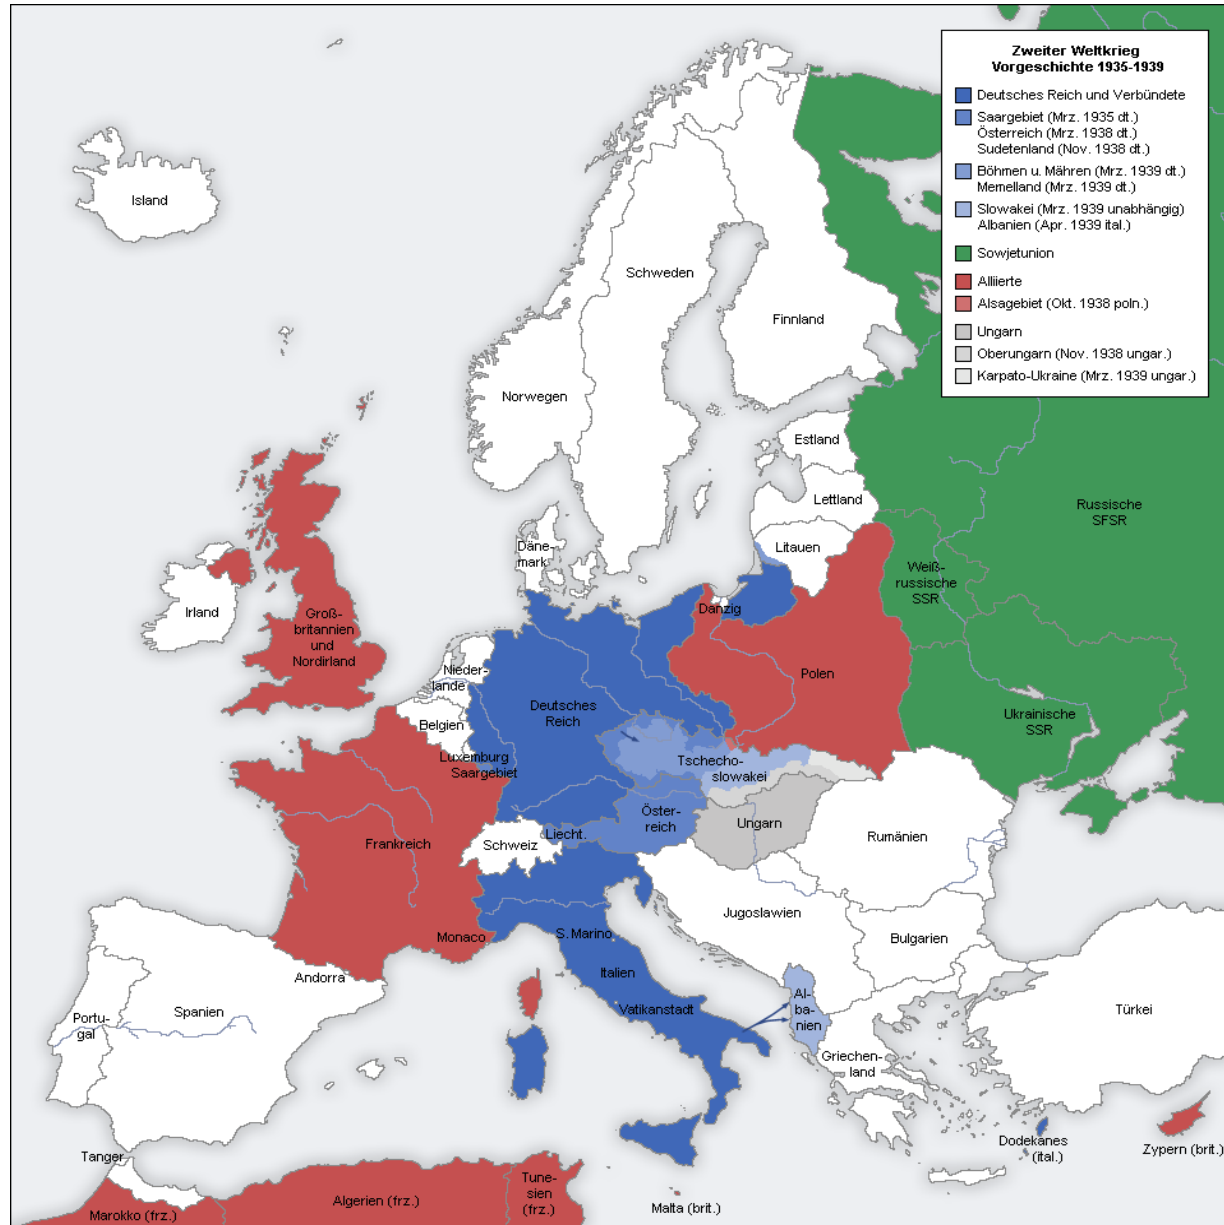

## A multipolar system

Political Map of the World, April 2006

AUSTRALIA Independent state  
Bermuda Dependency or area of special sovereignty  
Sixty / AOMES Island / Island group  
★ Capital  
Scale: 1:12,800,000  
Reference projection  
Standard parallels: 30°N and 30°S

# League of Nations

- Founding member that stayed until the end
- Founding member that left and joined again
- Founding member that left
- Joined later and stayed until the end
- Joined later and left later

- League of Nations mandate
- Never members
- Colonies of members
- Colonies of members that left
- Colonies/territories of non-members

League  
of  
Nations

# World war II: prewar situation