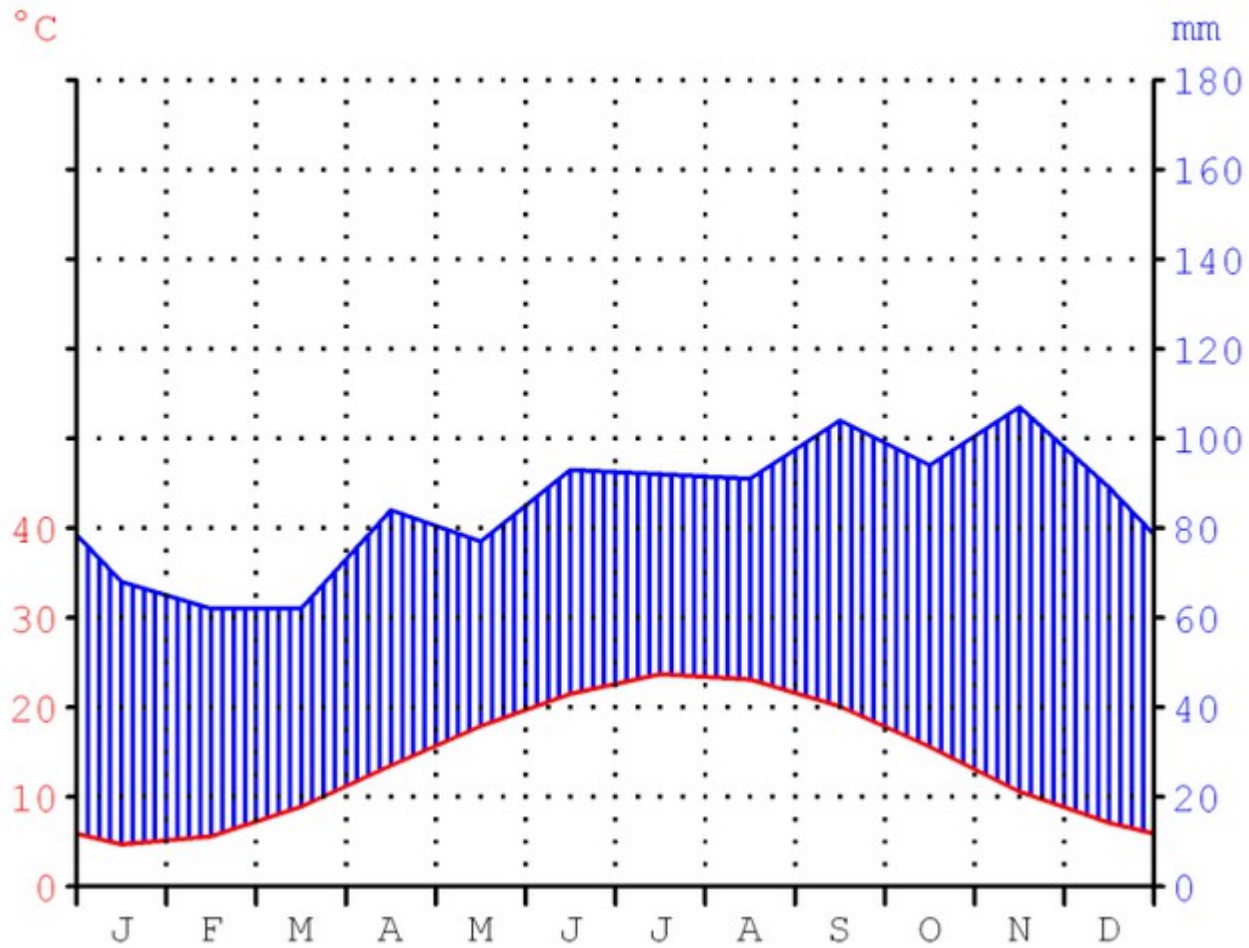

Triest/Italien

45°39'N/13°46'E
11m