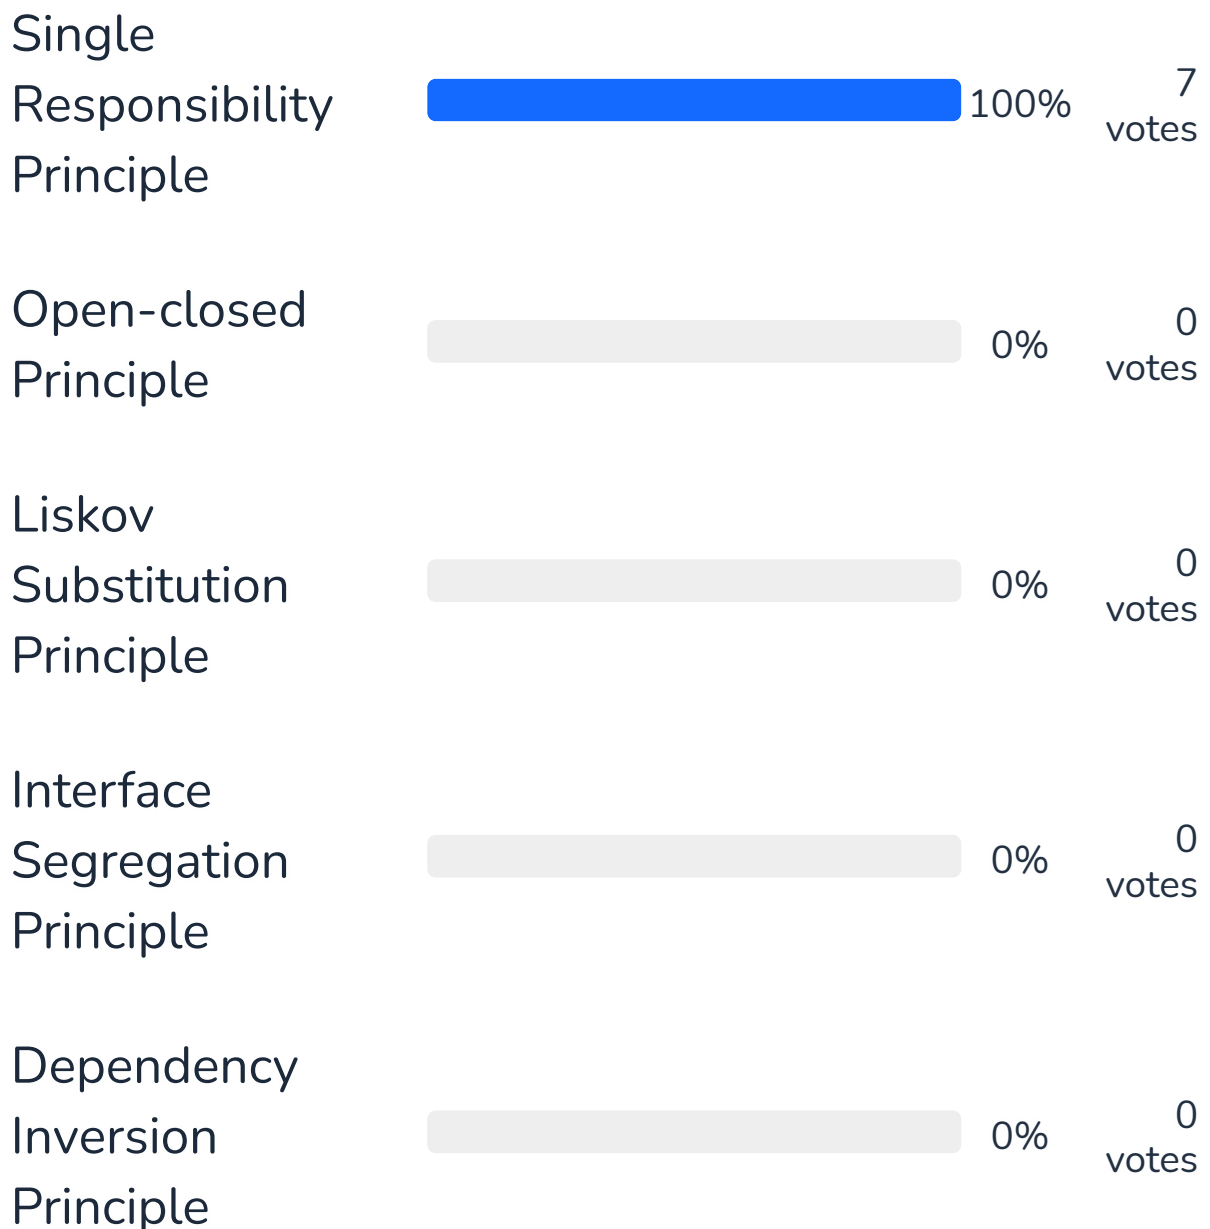

1

What principles are violated
in
[https://github.com/bebosudo/
it.units.muli.poker?](https://github.com/bebosudo/it.units.muli.poker?)

2

What Code Smells can you spot in <https://github.com/bebosudo/it.units.muli.poker>?

large class

Primitive obsession

Duplication

Message chain

Long Parameter List

Message chains

Long method

Large class

long parameter list

Large class