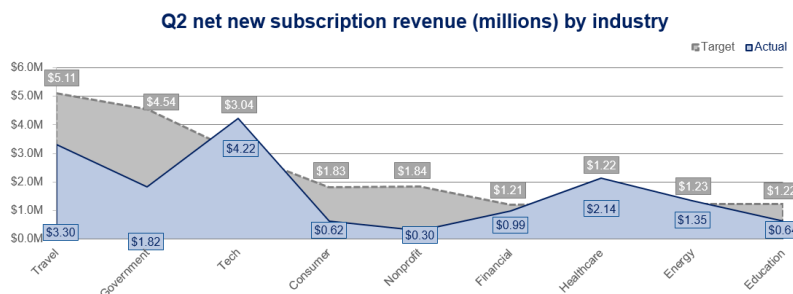

Data Visualization

ASSIGNMENT 1

Tea Tušar, Data Science and Scientific Computing, Information retrieval and data visualization

Assignment 1: Improve this visualization

List all issues with this chart

Improve it (the data is available from Moodle)

Send the list of issues and the visualization to me via a private chat on Teams by **Tuesday, October 11**