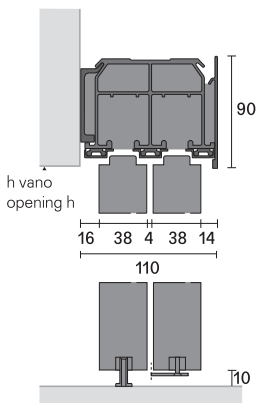

birotaia a parete / double wall rail

Velaria / Soho / Stripe / Sail / Daimon
Graphis plus / Graphis light / Siparium