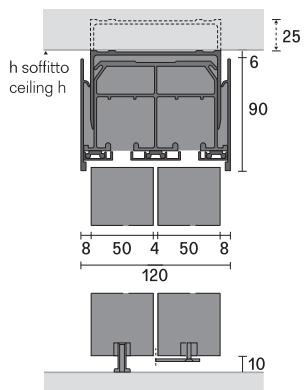

birotaia a soffitto / double ceiling rail  
L / W 108 mm

Velaria / Soho / Stripe / Sail / Daimon  
Graphis plus / Graphis light / Siparium

L / W 120 mm

Maxi

birotaia a soffitto contro parete / double ceiling rail against the wall  
L / W 106 mm