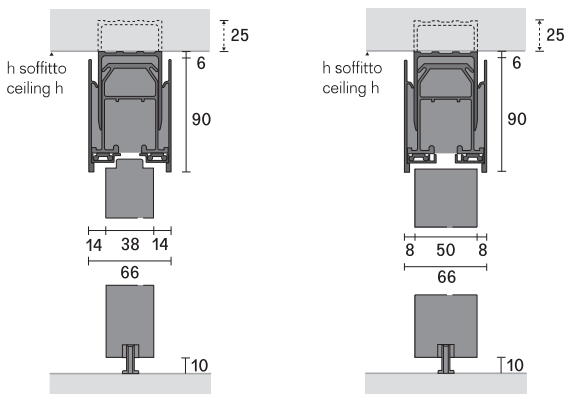

monorotaia a soffitto / single ceiling rail

Velaria / Soho / Stripe / Sail / Daimon
Graphis plus / Graphis light / Siparium

Maxi