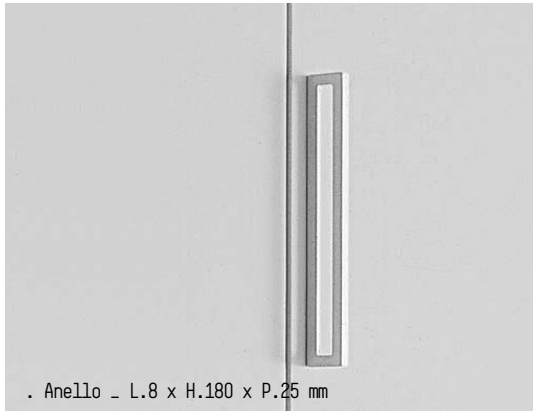

Le maniglie Anello, Elle e Quadra non prevedono un sovrapprezzo.

Storage offers a wide range of handles with a unique design and ergonomics, as to provide for a comfortable opening of the wardrobe and increase its beauty.

The Anello, Elle and Quadra handles do not imply any price increase.

MANIGLIE

. Anello - L.8 x H.180 x P.25 mm

bianco o alluminio verniciato/
white or varnished aluminium

. Elle - L.30 x H.180 x P.22 mm

bianco o alluminio verniciato/
white or varnished aluminium

. Quadra - L.60 x H.60 x P.30 mm

bianco o alluminio verniciato/
white or varnished aluminium

. Tasca - L.36 x H.180 x P.22 mm

bianco o alluminio verniciato /
white or varnished aluminium

. ML - L.35 x H.300 x P.40 mm

. Clip _ L.75 x H.150 mm

ottone brunito e laccato opaco colori /
burnished brass and matt lacquered colours

. Linea _ L.15 x H.1103 x P.35 mm

bianco o alluminio verniciato /
white or varnished aluminium

. Segno _ L.7 x H.1103 x P.30 mm