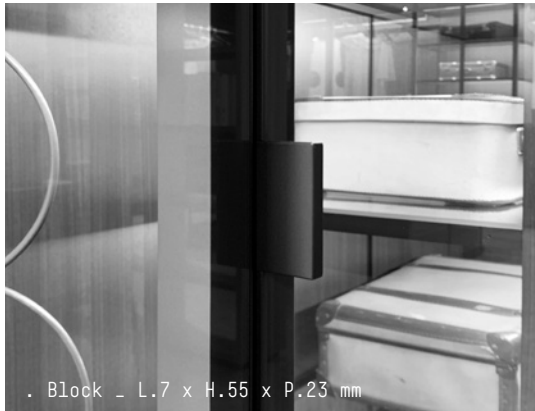

. Clip _ L.75 x H.150 mm

ottone brunito e laccato opaco colori /
burnished brass and matt lacquered colours

. Linea _ L.15 x H.1103 x P.35 mm

bianco o alluminio verniciato /
white or varnished aluminium

. Segno _ L.7 x H.1103 x P.30 mm

bianco o nichel satinato /
white or satinized nichel

. Gloove

iron o ottone brunito e pelle nera /
iron or burnished brass and black leather

. Oslo

legno /
wood

STORAGE

MANIGLIE

. Block _ L.7 x H.55 x P.23 mm